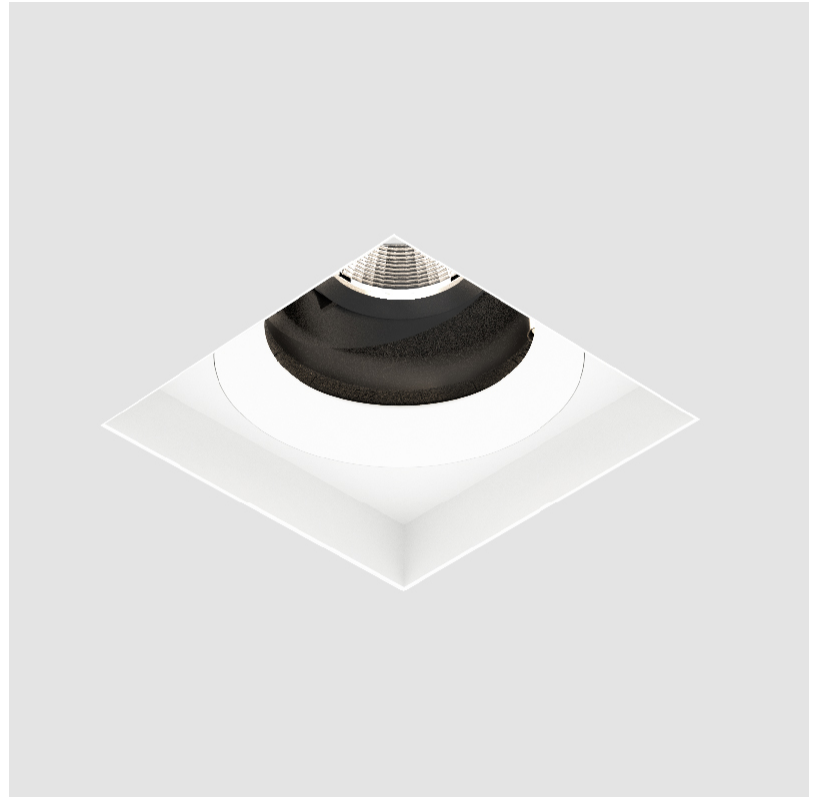

ELECTRICAL

Lamp Type: LED (Zhaga Standard)
Input Wattage (W): 16.5
Total Output Wattage (W): 14.7
Dimming: Dali Dimming
Driver Included: No
Driver Location: Recessed Housing
Driver Type: Constant Current - 120Vac
Driver Class: Class 2
Housing: See Components
Input Voltage (V): 120
Constant Current (MA): 350

LED

Number of LEDs: 1
Max. Delivered Lumen (lm): 770
Nominal Lumen (lm): 1140
CRI: >90 CRI
Lamp Life (hrs): 50000
Upon Request: RGB-W Tunable White Special Color Temperature Special LED

OPTICAL

Reflector*: 20 / 40 / 60
Adjustability: Rotational 355°; Tilt 30°
Upon Request: Special Beam Angles

RATINGS AND CERTIFICATIONS

Certified By: Certified for North American Standards
Zaneen Lighting Inc. © 2024, Phone: 588-3387, Fax: 247-9319, www.zaneen.com

Patents: International specifications by adding 'INT' at the end of the existing Model #. For assistance on 'custom' specifications, contact zteam@zaneen.com.
In a constant effort to supply the best product, we reserve the right to change specifications or materials without notice. The most recent specification sheets are found at zaneen.com