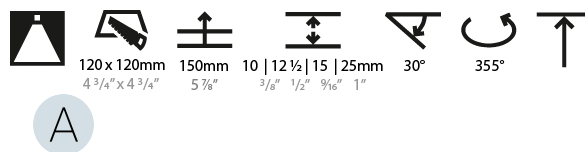

ELECTRICAL

Lamp Type: LED (Zhaga Standard)
Input Wattage (W): 16.5
Total Output Wattage (W): 14.7
Dimming: Dali Dimming
Driver Included: No
Driver Location: Recessed Housing
Driver Type: Constant Current - 120Vac
Driver Class: Class 2
Housing: See Components
Input Voltage (V): 120
Constant Current (MA): 350

LED

Number of LEDs: 1
Max. Delivered Lumen (lm): 770
Nominal Lumen (lm): 1140
CRI: >90 CRI
Lamp Life (hrs): 50000
Upon Request: RGB-W Tunable White Special Color Temperature Special LED

OPTICAL

Reflector*: 20 / 40 / 60
Adjustability: Rotational 355°; Tilt 30°
Upon Request: Special Beam Angles

RATINGS AND CERTIFICATIONS

Certified By: Certified for North American Standards
Zaneen Lighting Inc. © 2024, Phone: 588-3387, Fax: 247-9319, www.zaneen.com

Patents: International specifications by adding 'INT' at the end of the existing Model #. For assistance on 'custom' specifications, contact zteam@zaneen.com.
In a constant effort to supply the best product, we reserve the right to change specifications or materials without notice. The most recent specification sheets are found at zaneen.com