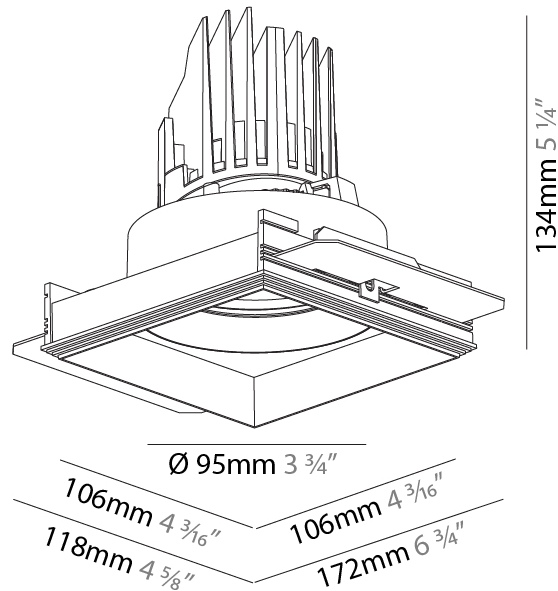

ELECTRICAL

Lamp Type: LED (Zhaga Standard)
Input Wattage (W): 16.5
Total Output Wattage (W): 14.7
Dimming: Dali Dimming
Driver Included: No
Driver Location: Recessed Housing
Driver Type: Constant Current - 120Vac
Driver Class: Class 2
Housing: See Components
Input Voltage (V): 120
Constant Current (MA): 350

LED

Number of LEDs: 1
Max. Delivered Lumen (lm): 770
Nominal Lumen (lm): 1140
CRI: >90 CRI
Lamp Life (hrs): 50000
Upon Request: RGB-W Tunable White Special Color Temperature Special LED

OPTICAL

Reflector*: 20 / 40 / 60
Adjustability: Rotational 355°; Tilt 30°
Upon Request: Special Beam Angles

RATINGS AND CERTIFICATIONS

Certified By: Certified for North American Standards
Zaneen Lighting Inc. © 2024, Phone: 588-3387, Fax: 247-9319, www.zaneen.com

Patents: International specifications by adding 'INT' at the end of the existing Model #. For assistance on 'custom' specifications, contact zteam@zaneen.com.
In a constant effort to supply the best product, we reserve the right to change specifications or materials without notice. The most recent specification sheets are found at zaneen.com