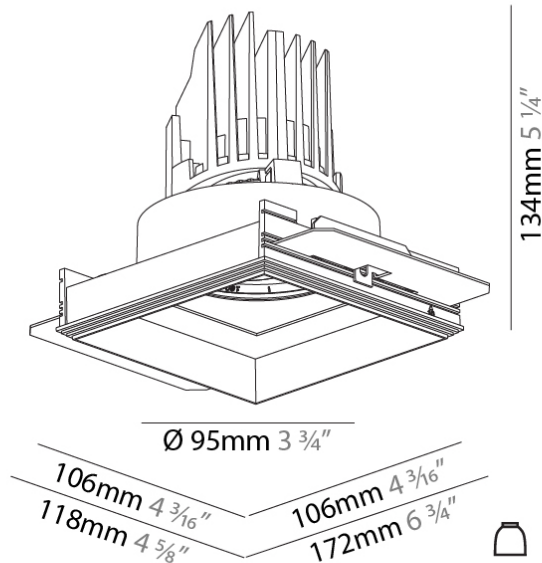

Cut-out Measurements: 120mm / 4 3/4" x 120mm / 4 3/4"
Upon Request: Unique Ceiling Thickness

ELECTRICAL

Lamp Type: LED (Zhaga Standard)
Input Wattage (W): 16.5
Total Output Wattage (W): 14.7
Dimming: Dali Dimming
Driver Included: No
Driver Location: Recessed Housing
Driver Type: Constant Current - 120Vac
Driver Class: Class 2
Housing: See Components
Input Voltage (V): 120
Constant Current (MA): 350

LED

Number of LEDs: 1
Max. Delivered Lumen (lm): 770
Nominal Lumen (lm): 1140
CRI: >90 CRI
Lamp Life (hrs): 50000
Upon Request: RGB-W Tunable White Special Color Temperature Special LED

OPTICAL

Reflector: 20 / 40 / 60
Adjustability: Rotational 355°; Tilt 30°
Upon Request: Special Beam Angles

RATINGS AND CERTIFICATIONS

UL Listed, ETL Listed, CE, FCC, RoHS, Energy Star, SAA, and other international standards. For assistance on 'custom' specifications, contact zteam@zaneen.com. In a constant effort to supply the best product, we reserve the right to change specifications or materials without notice. The most recent specification sheets are found at zaneen.com
IP rating: IP20